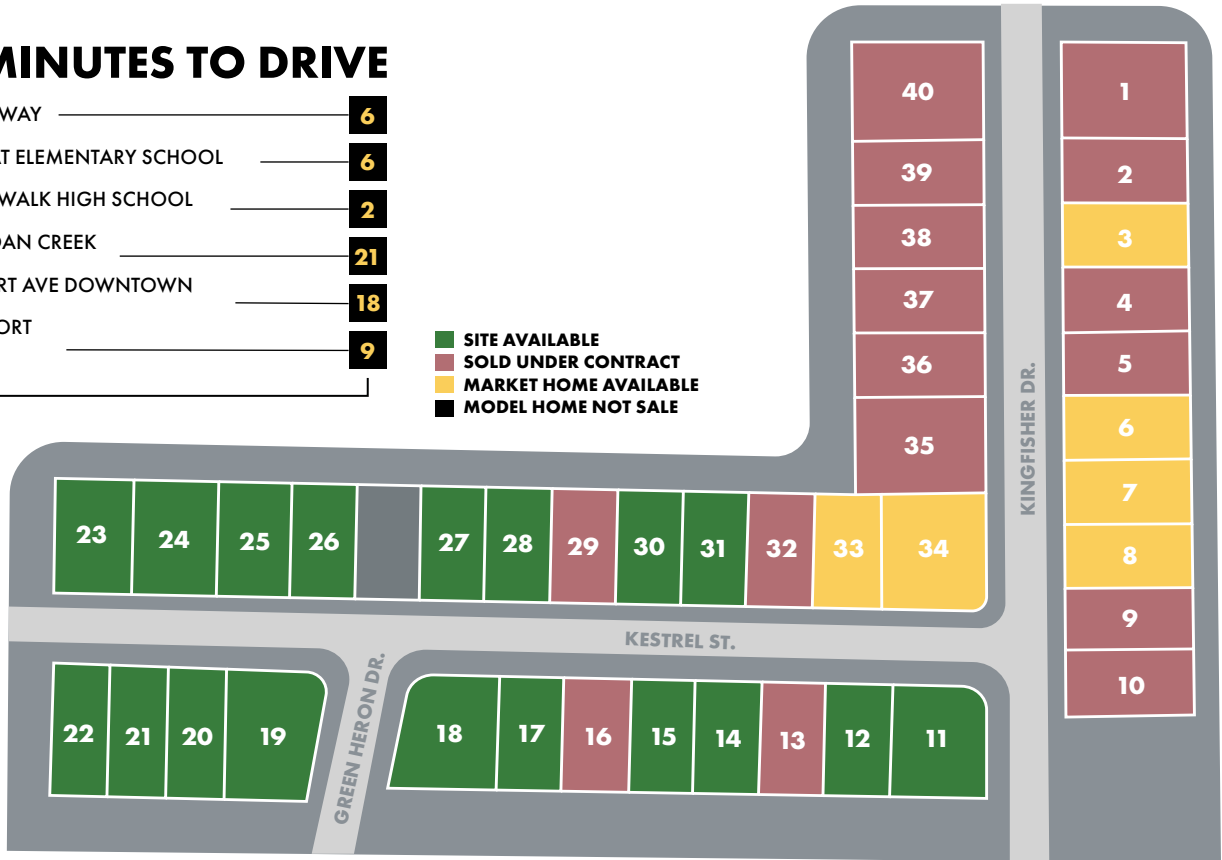

**COMING 2021**  
722 KESTREL DRIVE  
\$295,000 - LOT 8

**COMING 2021**  
812 KINGFISHER DRIVE  
\$269,000 - LOT 3

**COMING 2021**  
2933 KESTREL ST  
\$310,000 - LOT 33

**COMING 2021**  
734 KINGFISHER DRIVE  
\$291,000 - LOT 6

# BRODY'S LANDING NORWALK, IOWA

ALL APPLIANCES INCLUDED // PLUS \$2,000 IN CLOSING COSTS WITH PREFERRED LENDER

## MINUTES TO DRIVE

■ SITE AVAILABLE  
■ SOLD UNDER CONTRACT  
■ MARKET HOME AVAILABLE  
■ MODEL HOME NOT SALE

LOT	ADDRESS	LOT	ADDRESS	LOT	ADDRESS	LOT	ADDRESS
1	824 Kingfisher Dr	11	2942 Kestrel St	21	2804 Kestrel St	31	2921 Kestrel St
2	818 Kingfisher Dr	12	2936 Kestrel St	22	2800 Kestrel St	32	2927 Kestrel St
3	812 Kingfisher Dr	13	2930 Kestrel St	23	2801 Kestrel St	33	2933 Kestrel St
4	806 Kingfisher Dr	14	2924 Kestrel St	24	2807 Kestrel St	34	2939 Kestrel St
5	800 Kingfisher Dr	15	2918 Kestrel St	25	2813 Kestrel St	35	731 Kingfisher Dr
6	734 Kingfisher Dr	16	2912 Kestrel St	26	2819 Kestrel St	36	803 Kingfisher Dr
7	728 Kingfisher Dr	17	2906 Kestrel St	27	2825 Kestrel St	37	809 Kingfisher Dr
8	722 Kingfisher Dr	18	2900 Kestrel St	28	2903 Kestrel St	38	815 Kingfisher Dr
9	716 Kingfisher Dr	19	2816 Kestrel St	29	2909 Kestrel St	39	821 Kingfisher Dr
10	710 Kingfisher Dr	20	2810 Kestrel St	30	2915 Kestrel St	40	827 Kingfisher Dr

### MINUTES TO DRIVE

FAREWAY	6
OVIAT ELEMENTARY SCHOOL	6
NORWALK HIGH SCHOOL	2
JORDAN CREEK	21
COURT AVE DOWNTOWN	18
AIRPORT	9

- SITE AVAILABLE
- SOLD UNDER CONTRACT
- SPEC HOME AVAILABLE
- MODEL HOME NOT FOR SALE